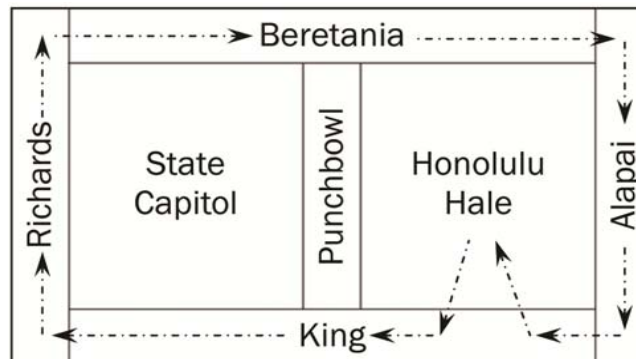

What if I don't know what agency to support?

The Hawaii Foodbank's member agencies are a diverse group. If you need help finding a beneficiary organization that matches your interests, please call the Agency Relations Department at 836-3600(x234) for suggestions and a list of participating agencies. You can also choose to have your funds benefit everyone through an undesignated category.

What type of agencies will benefit from the Hunger Walk?

- Neighborhood Food Pantries
- Soup Kitchens & Meal programs
- Homeless & Abuse Shelters
- Rehabilitation Centers
- Residential Programs
- Senior Programs
- Youth Programs

Events for the Day

- One-mile Walk
- Keiki Activities
- Local Entertainment
- Refreshments
- Energizing warm-up exercises
- Lucky number drawings. *Must be present to win!*
- Free parking available in underground city lot

Awards will be given to:

- Top 3 Fundraisers
- Most Hunger Walk Participants*
- Most Innovative Fundraising
- Most Improved (%)

*All walkers must pre-register. Registration forms must be received for each walker. Also on HFB website www.hawaiifoodbank.org

Approximately 1 mile

Hawaii Foodbank, Inc.
2611 Kili Hau Street, Honolulu, HI 96819
Phone: (808) 836-3600 Fax: (808) 836-2272
www.hawaiifoodbank.org